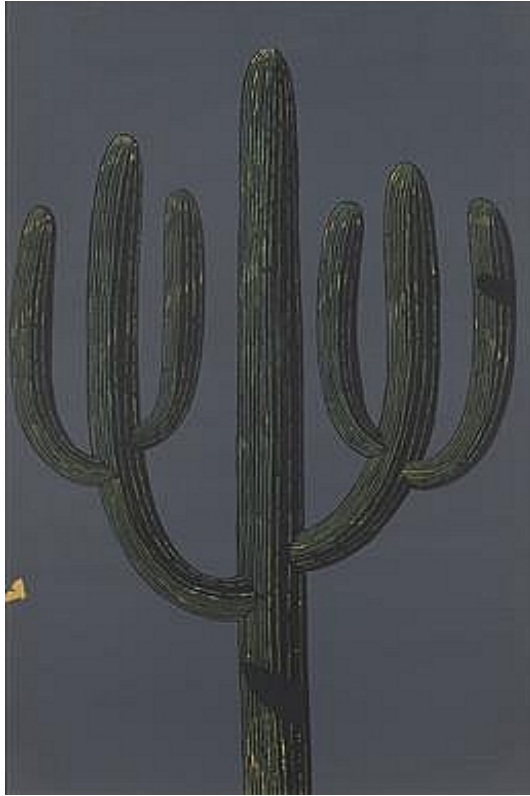

Rajan Krishnan
Boat from the House of the Ferry Man, 2011
Acrylic on canvas
84h x 60w in

Rajan Krishnan
Yellow Moth, 2014
Acrylic on canvas
35.75h x 23.75w in